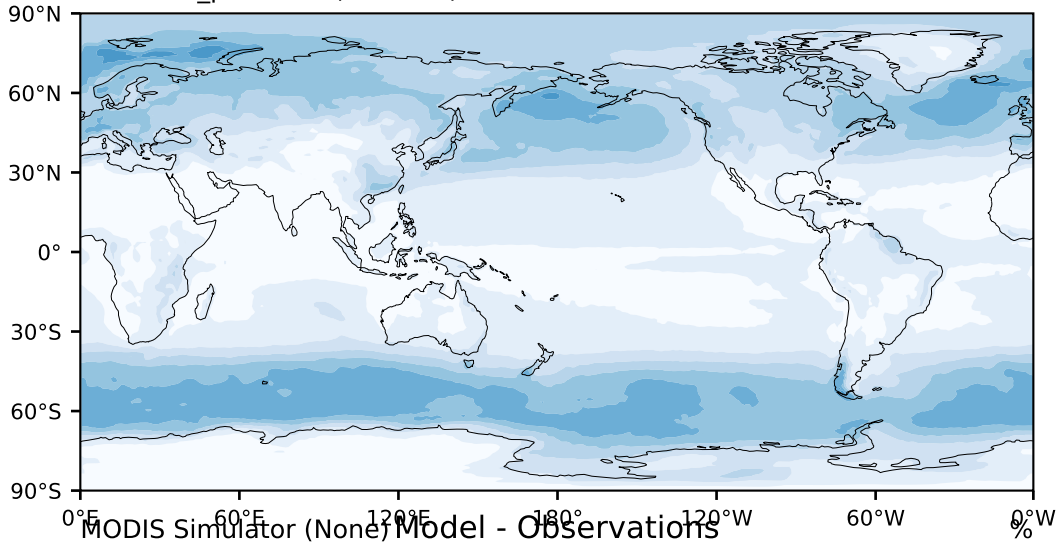

DECKv1b\_piControl (141-160)

%

Max 63.34  
Mean 17.05  
Min 0.00

95.0  
85.0  
75.0  
65.0  
55.0  
45.0  
35.0  
25.0  
15.0  
5.0