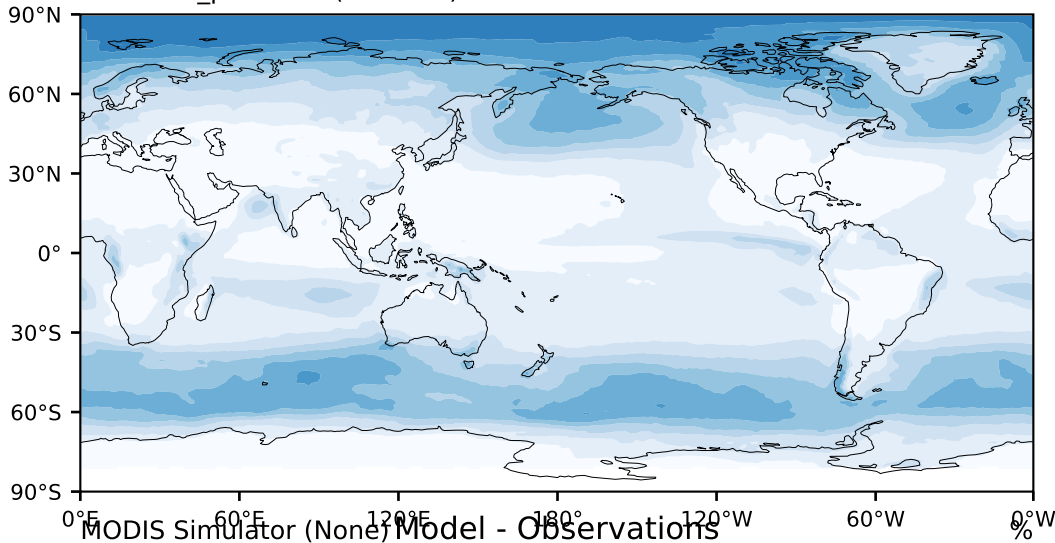

DECKv1b_piControl (141-160)

%

Max 75.19
Mean 17.57
Min 0.00

95.0
85.0
75.0
65.0
55.0
45.0
35.0
25.0
15.0
5.0