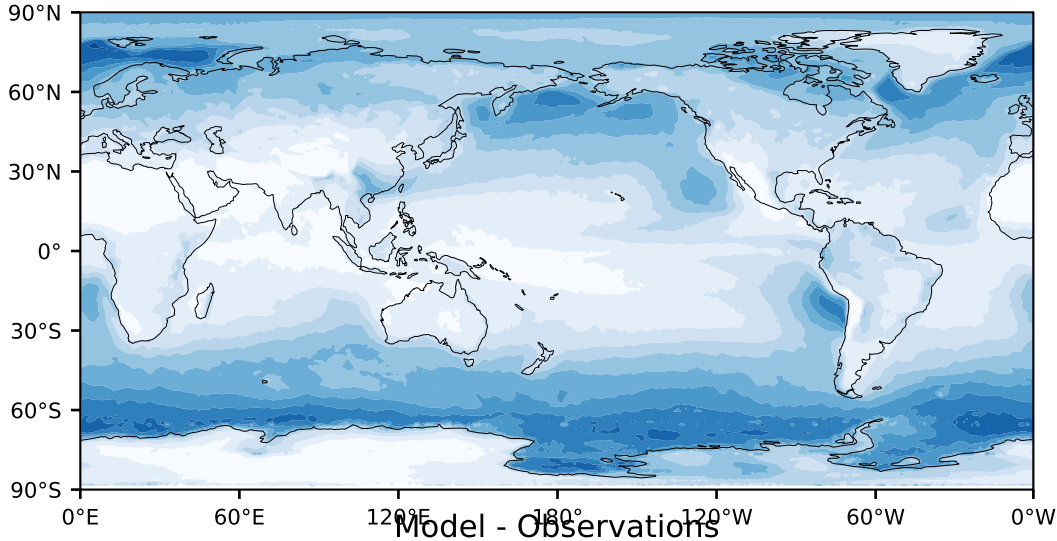

MODIS Simulator (None)

%

Max 89.20
Mean 25.84
Min 0.00

95.0
85.0
75.0
65.0
55.0
45.0
35.0
25.0
15.0
5.0