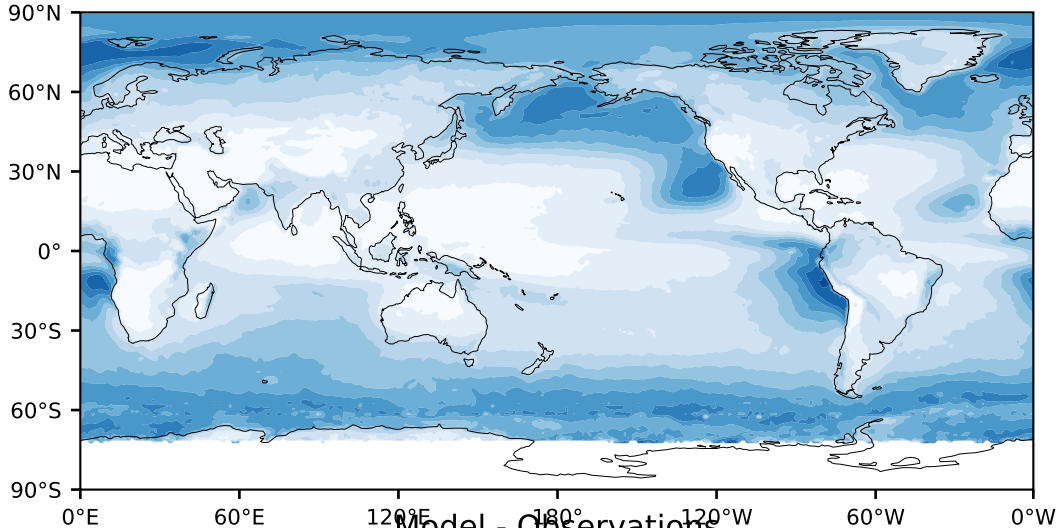

MODIS Simulator (None)

%

Max 100.00  
Mean 26.54  
Min 0.00

Model - Observations