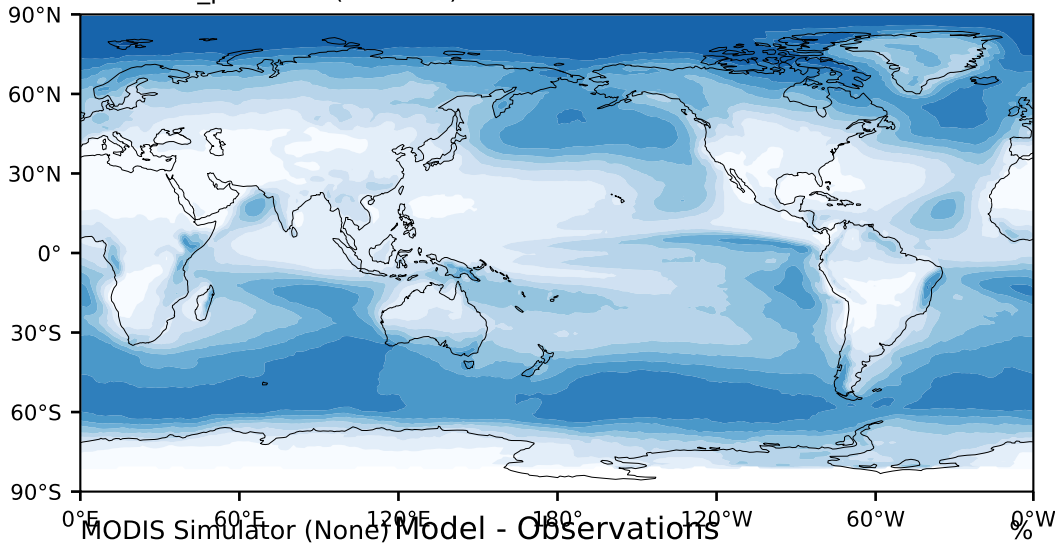

DECKv1b_piControl (141-160)

%

Max 85.58
Mean 32.92
Min 0.00

95.0
85.0
75.0
65.0
55.0
45.0
35.0
25.0
15.0
5.0