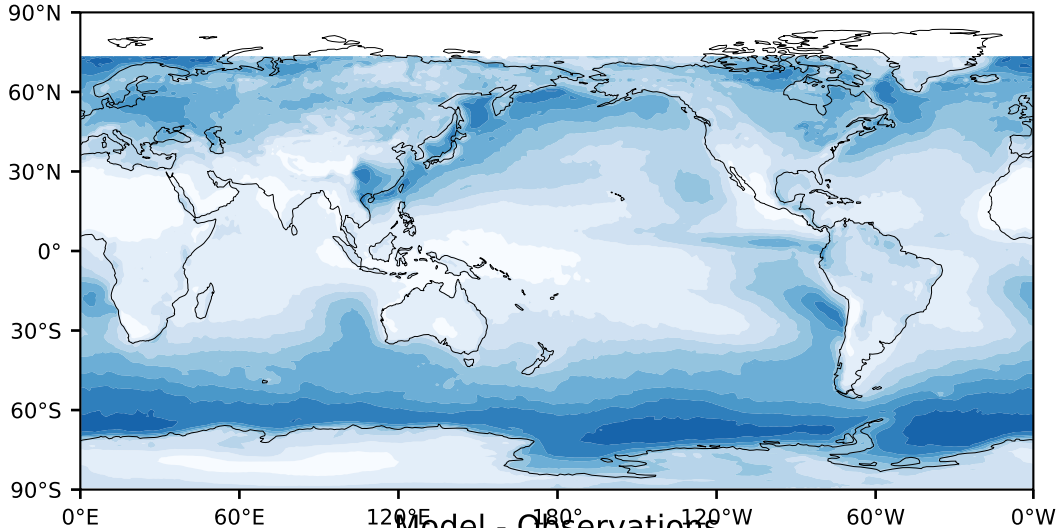

MODIS Simulator (None)

%

Max 90.05
Mean 28.03
Min 0.05

Model - Observations