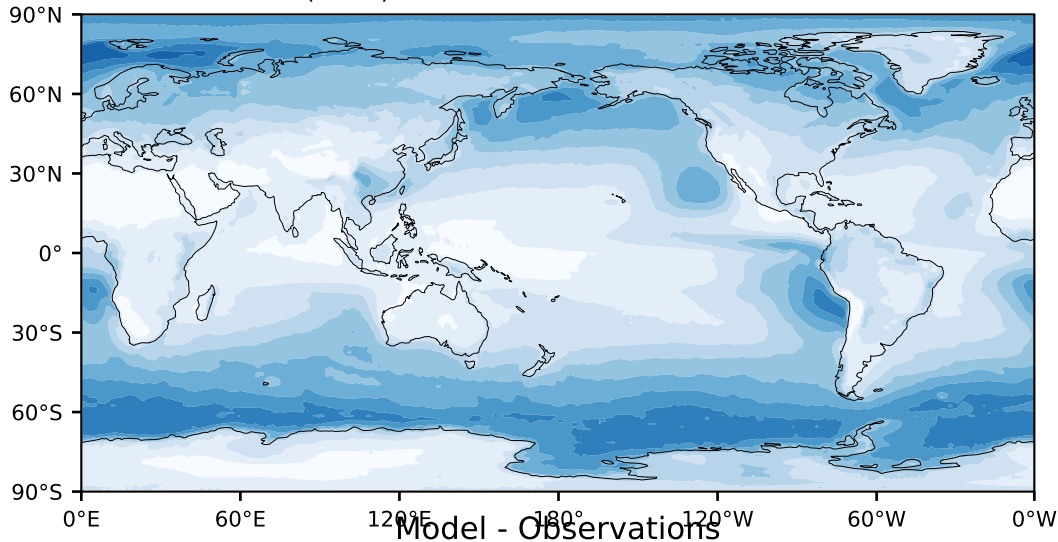

MODIS Simulator (None)

%

Max 83.17
Mean 27.17
Min 0.21

95.0
85.0
75.0
65.0
55.0
45.0
35.0
25.0
15.0
5.0