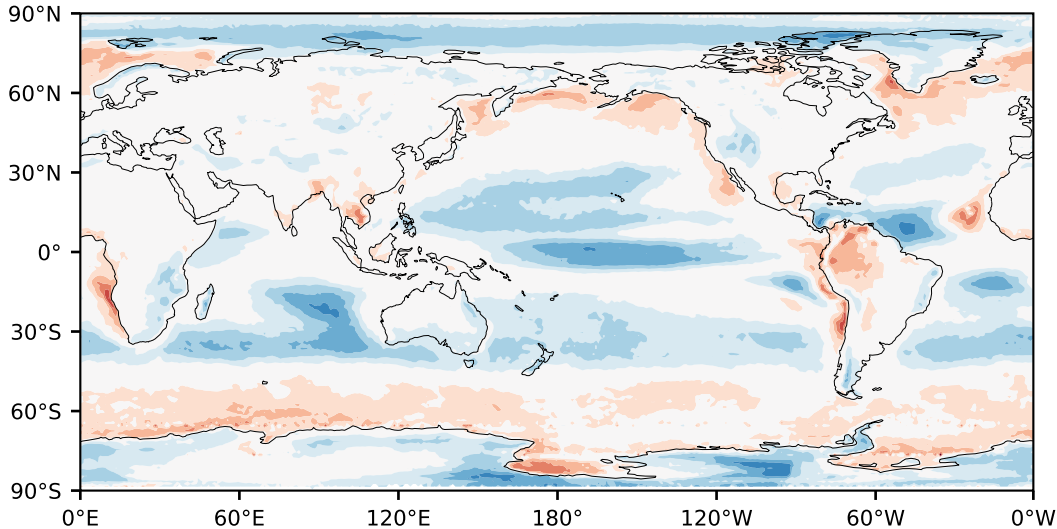

# Model - Observations

Max 24.81  
Mean 2.26  
Min -46.36

RMSE 6.88  
CORR 0.71