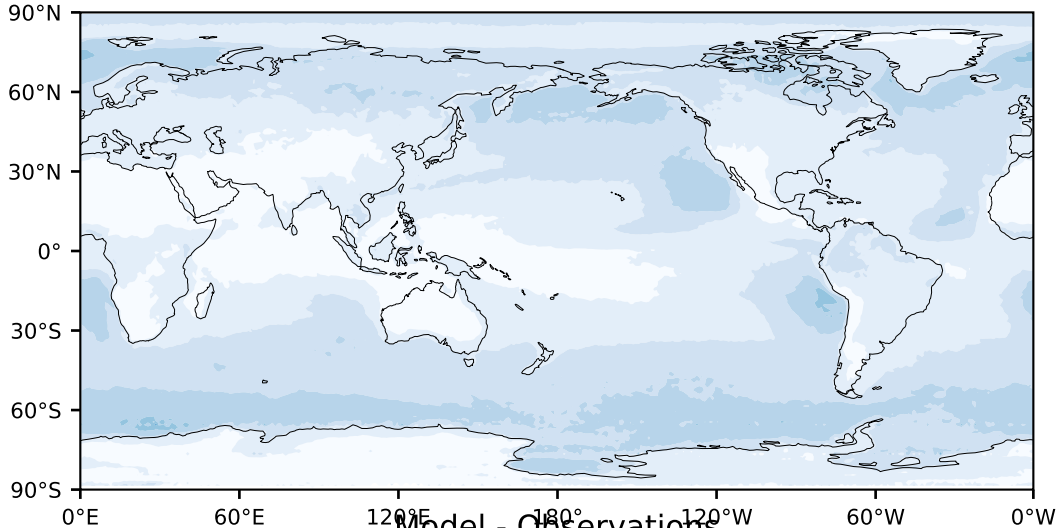

MODIS Simulator (None)

%

Max 59.42  
Mean 13.39  
Min 0.00

Model - Observations

95.0  
85.0  
75.0  
65.0  
55.0  
45.0  
35.0  
25.0  
15.0  
5.0