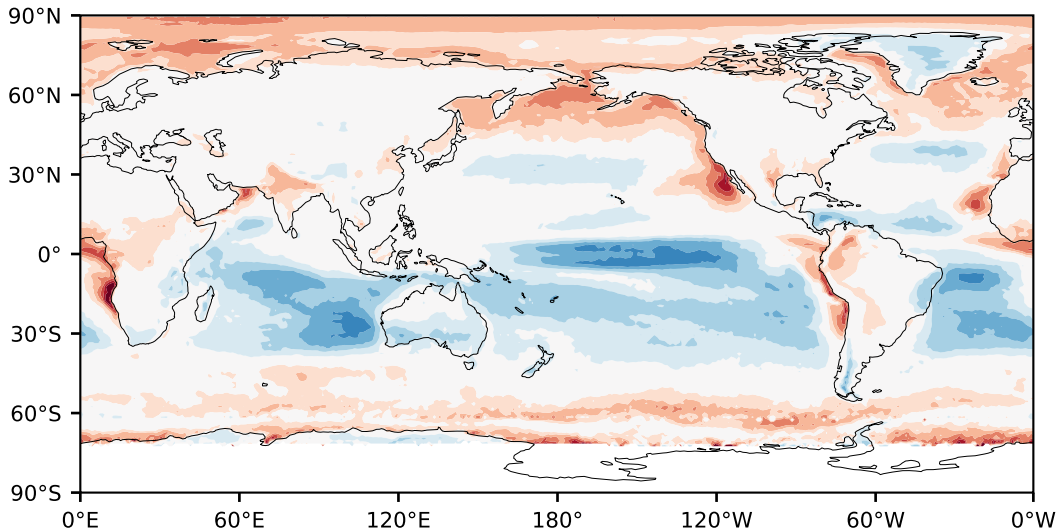

# Model - Observations

Max 23.82  
Mean 1.27  
Min -85.46

RMSE 7.96  
CORR 0.66