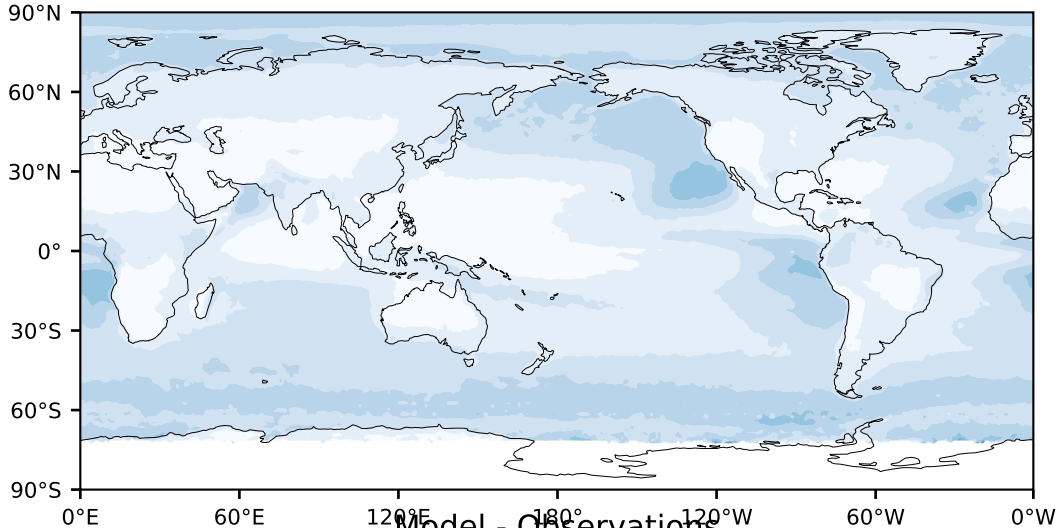

MODIS Simulator (None)

%

Max 100.00
Mean 14.21
Min 0.00

Model - Observations