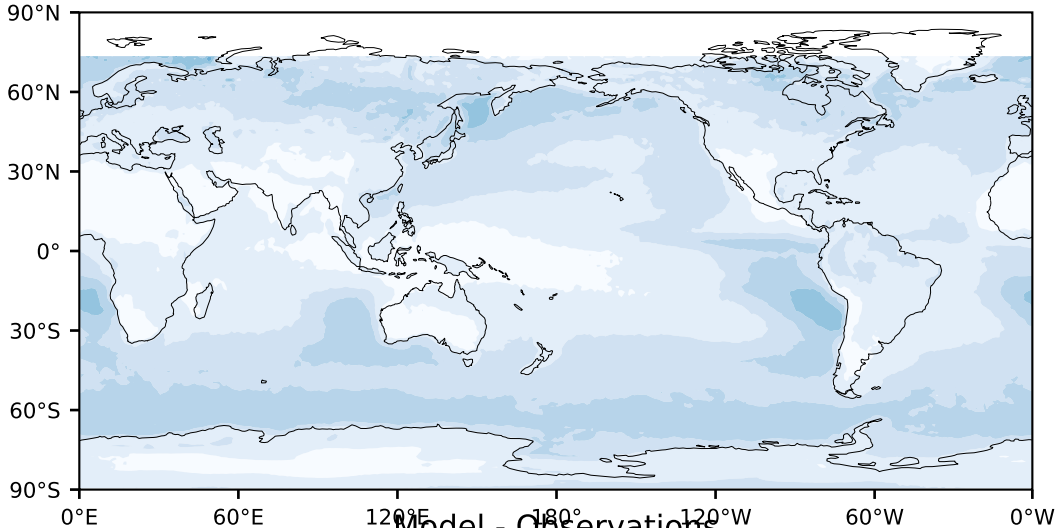

MODIS Simulator (None)

%

Max 52.37
Mean 14.67
Min 0.00

Model - Observations

95.0
85.0
75.0
65.0
55.0
45.0
35.0
25.0
15.0
5.0