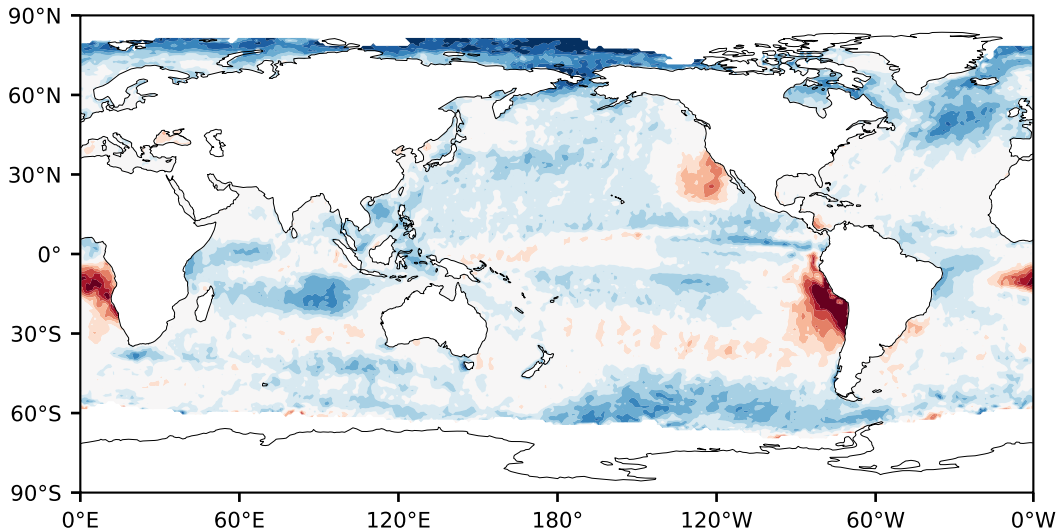

Model - Observations

Max 48.58
Mean 4.39
Min -57.21

RMSE 9.22
CORR 0.81