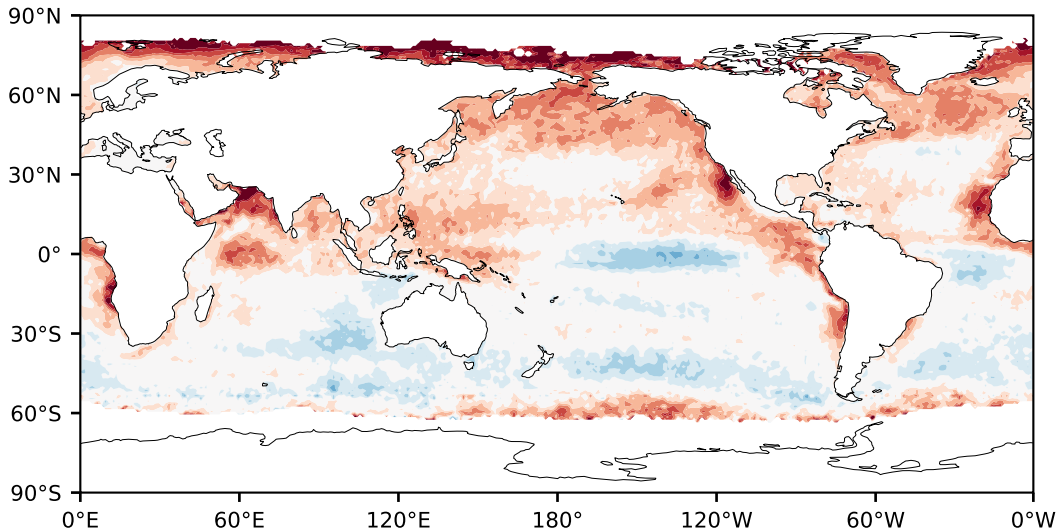

# Model - Observations

Max 27.14  
Mean -4.00  
Min -55.57

RMSE 9.51  
CORR 0.59