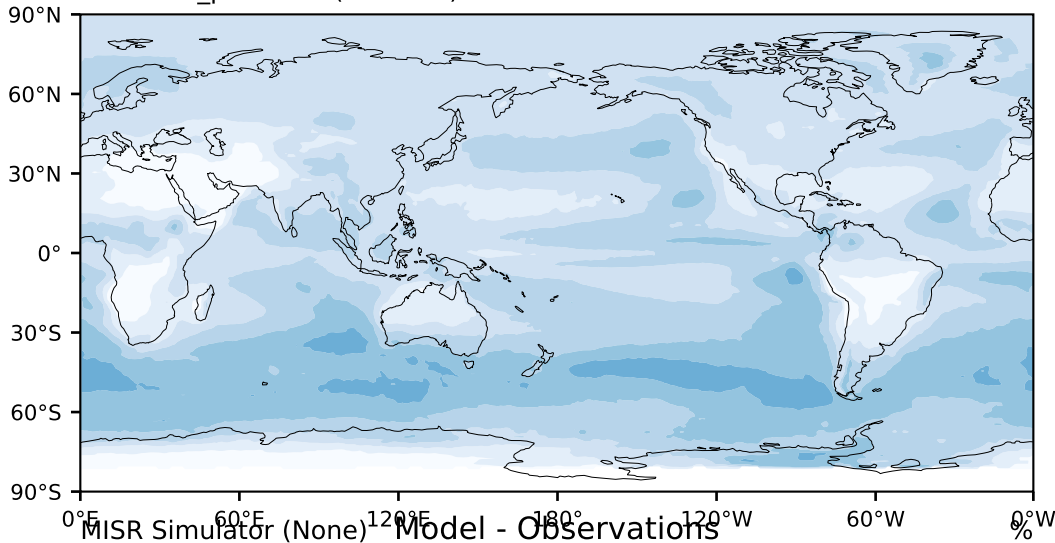

DECKv1b\_piControl (141-160)

%

Max 50.88  
Mean 24.79  
Min 0.00

95.0  
85.0  
75.0  
65.0  
55.0  
45.0  
35.0  
25.0  
15.0  
5.0