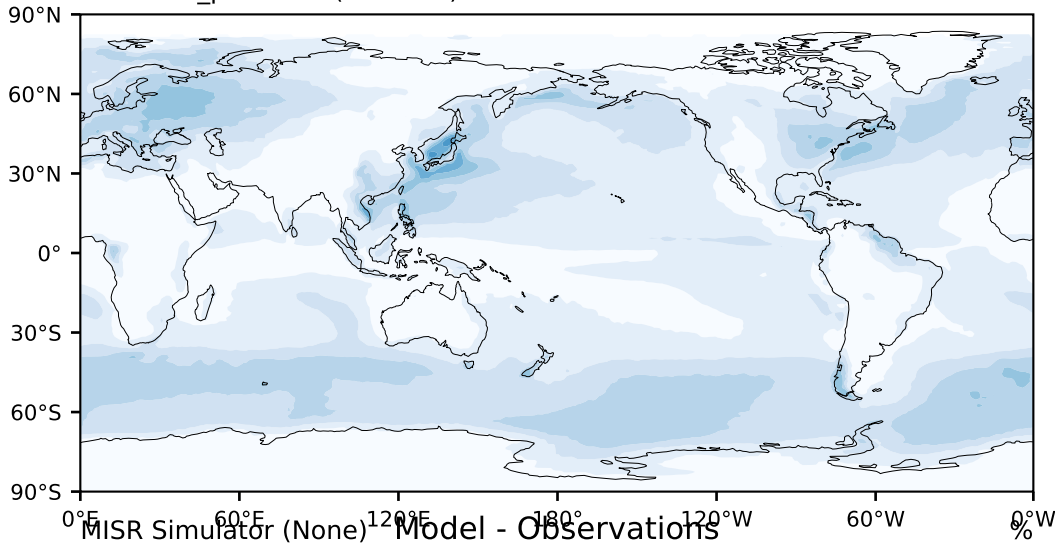

DECKv1b\_piControl (141-160)

%

Max 62.84  
Mean 11.74  
Min 0.00

95.0  
85.0  
75.0  
65.0  
55.0  
45.0  
35.0  
25.0  
15.0  
5.0