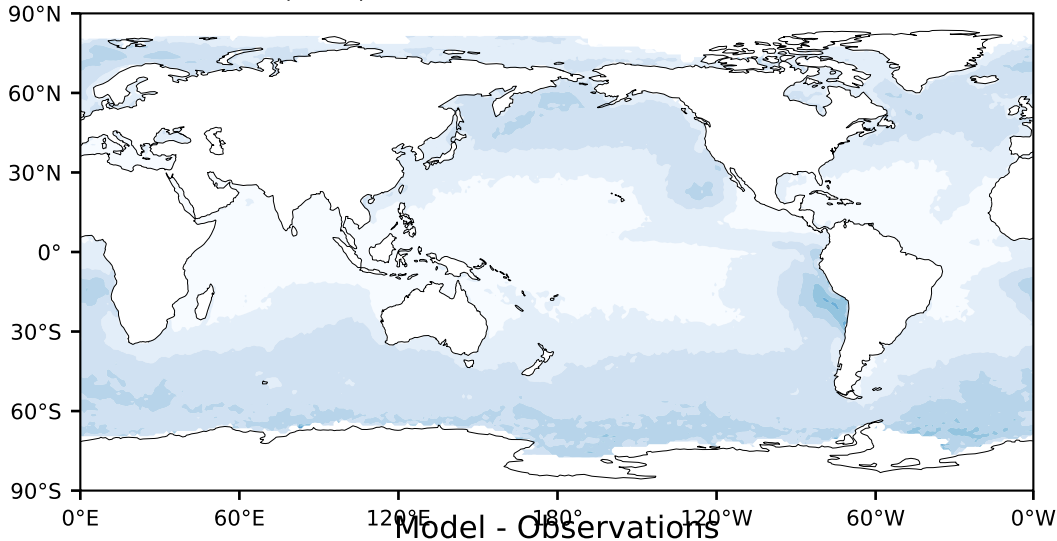

MISR Simulator (None)

%

Max 78.48  
Mean 11.14  
Min 0.00

95.0  
85.0  
75.0  
65.0  
55.0  
45.0  
35.0  
25.0  
15.0  
5.0