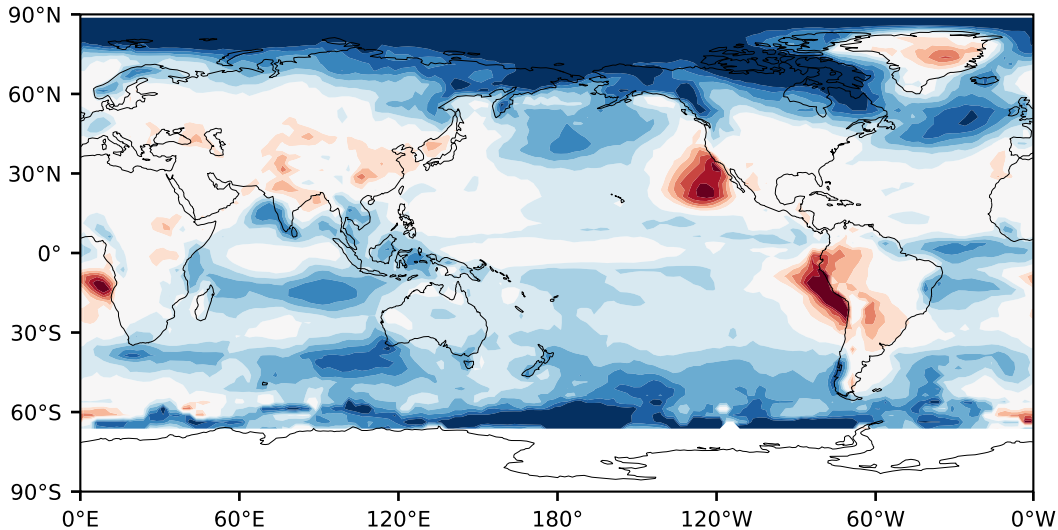

Model - Observations

Max 60.72
Mean 7.88
Min -53.99

RMSE 13.59
CORR 0.73