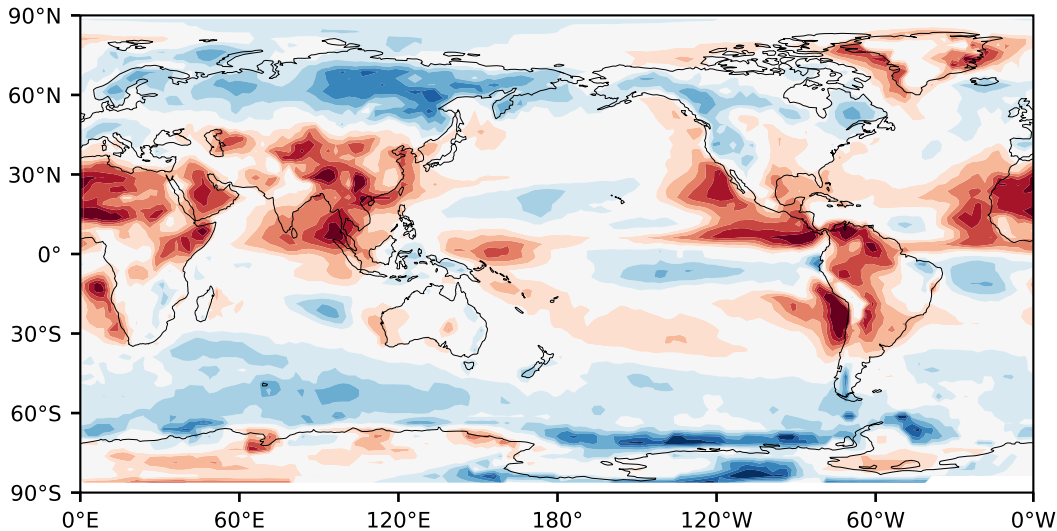

Model - Observations

Max 37.70
Mean -2.04
Min -59.86

RMSE 11.18
CORR 0.87