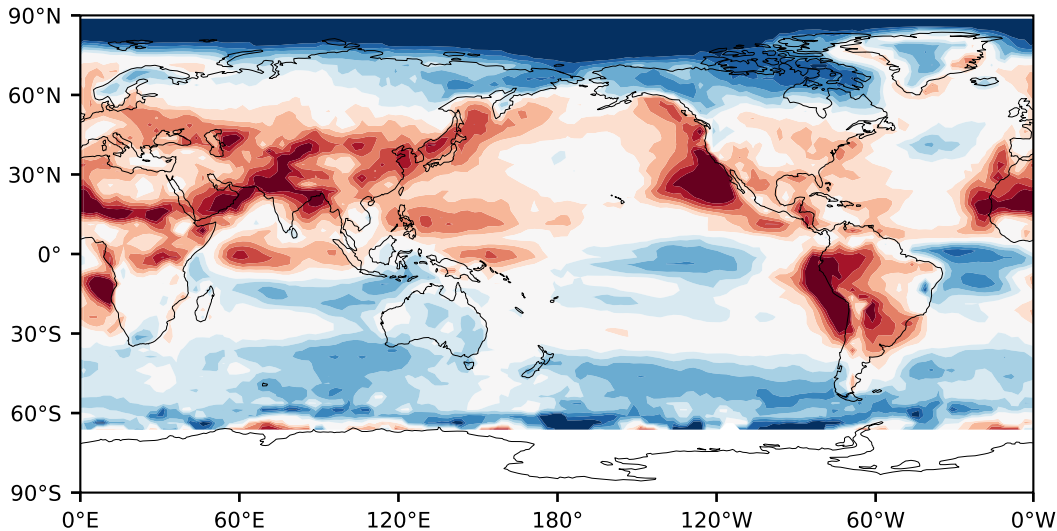

Model - Observations

Max 64.82
Mean -1.23
Min -72.97

RMSE 14.34
CORR 0.79