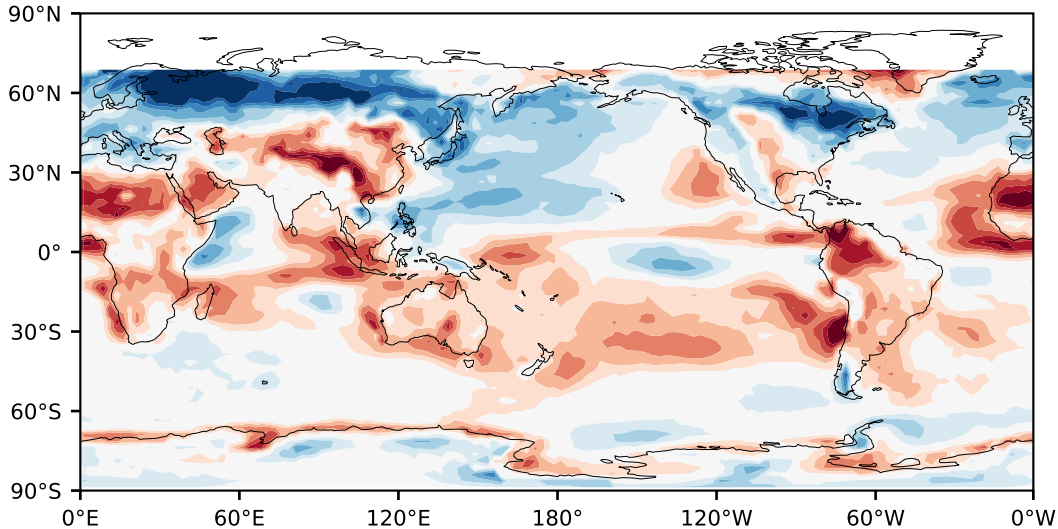

Model - Observations

Max 44.19
Mean -2.54
Min -48.98

RMSE 12.03
CORR 0.85