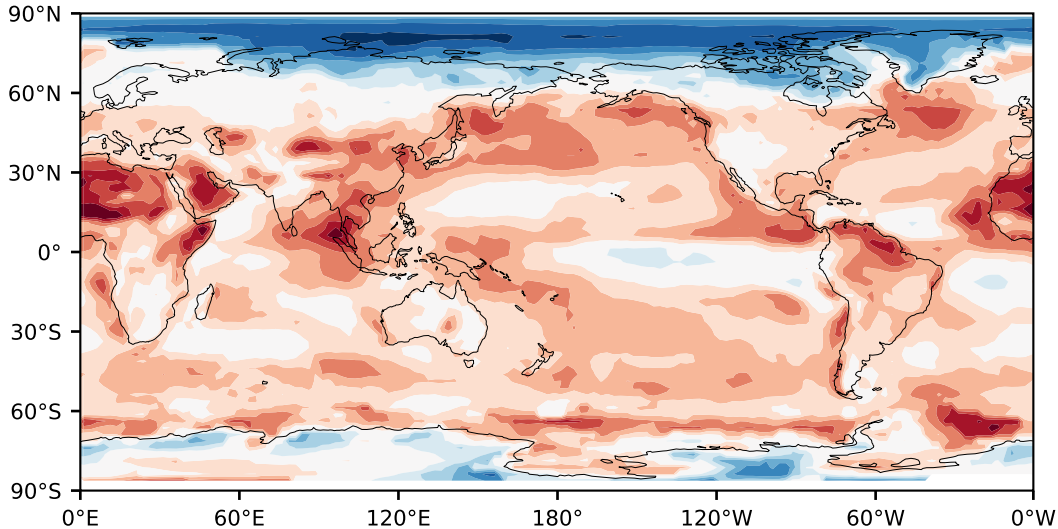

Model - Observations

Max 32.68
Mean -8.40
Min -39.16

RMSE 12.17
CORR 0.64