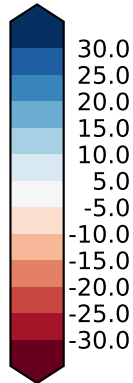

Model - Observations

Max 32.68
Mean -8.40
Min -39.16

RMSE 12.17
CORR 0.64