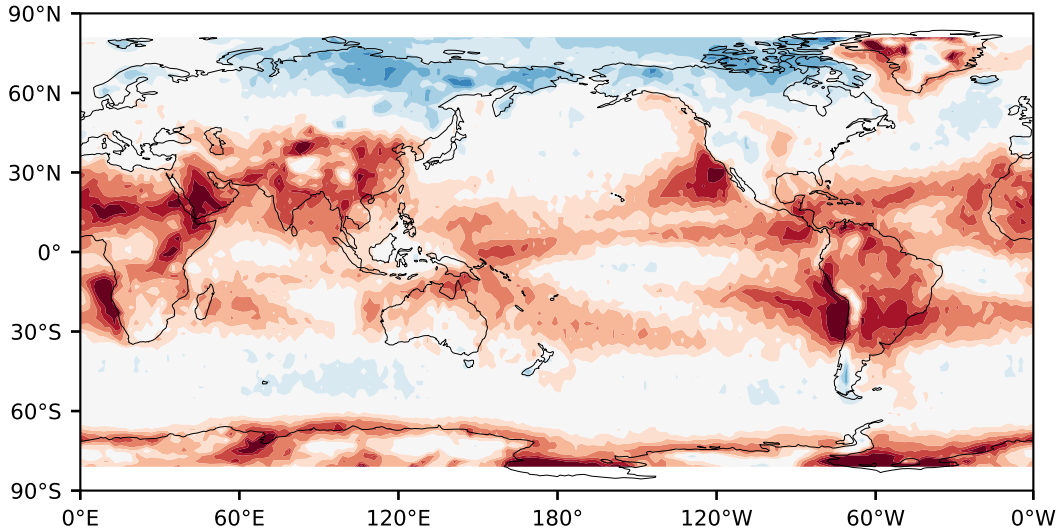

Model - Observations

Max 33.19
Mean -7.56
Min -58.40

RMSE 12.43
CORR 0.87