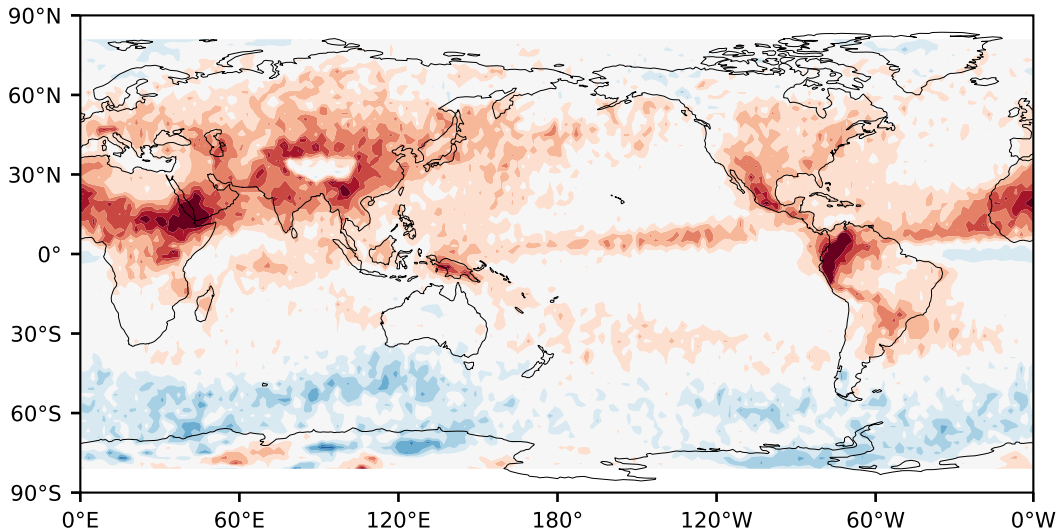

Model - Observations

Max 28.34
Mean -4.68
Min -56.62

RMSE 9.38
CORR 0.74