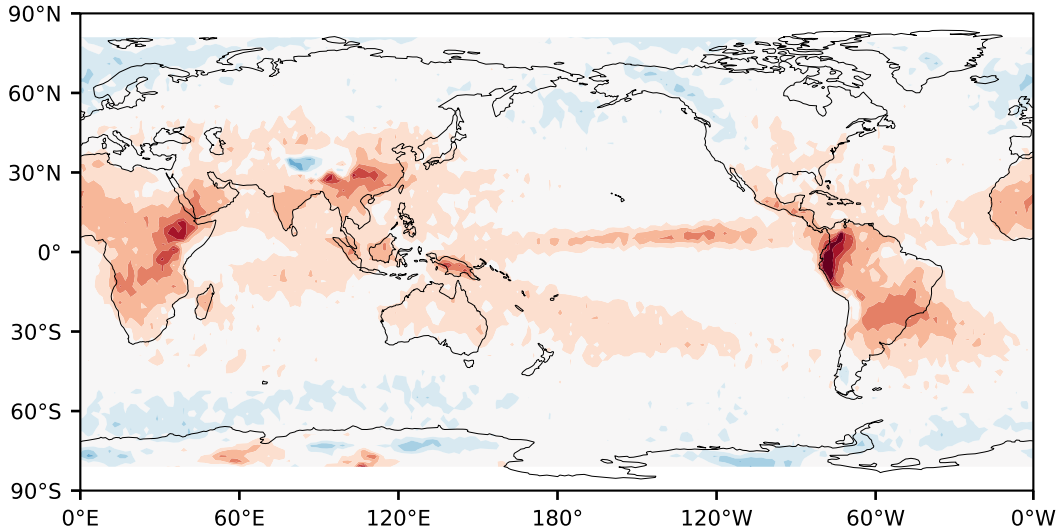

# Model - Observations

Max 18.44  
Mean -3.46  
Min -45.25

RMSE 6.64  
CORR 0.88