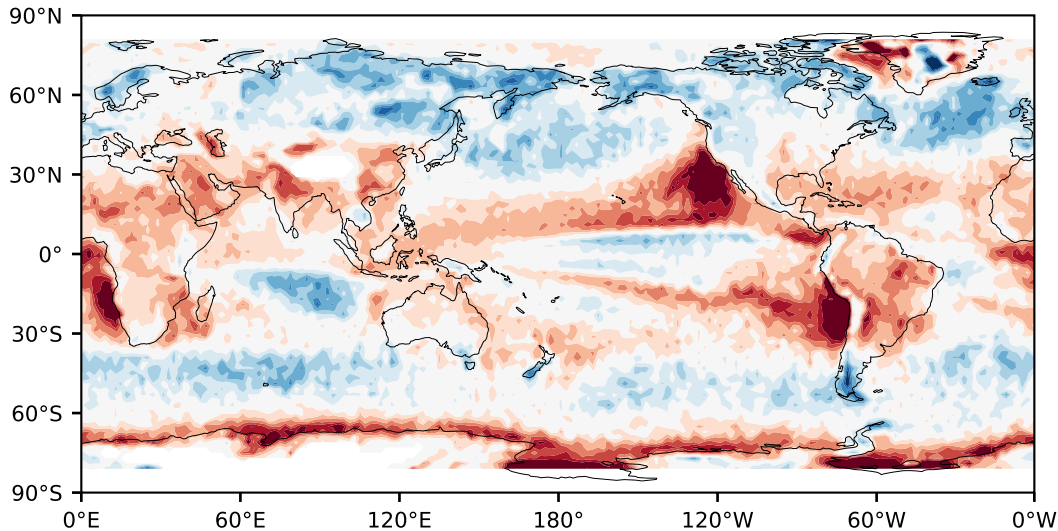

Model - Observations

Max 45.84
Mean -3.54
Min -72.86

RMSE 11.62
CORR 0.88