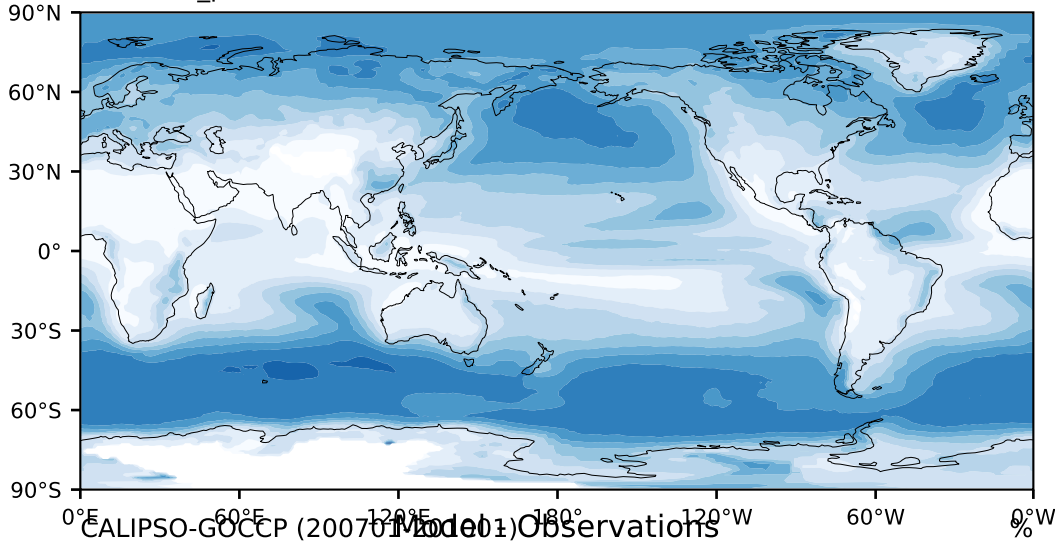

DECKv1b\_piControl (141-160)

%

Max 99.94  
Mean 33.57  
Min 0.00

CALIPSO-GOCCP (2007-10) Model Observations

95.0  
85.0  
75.0  
65.0  
55.0  
45.0  
35.0  
25.0  
15.0  
5.0