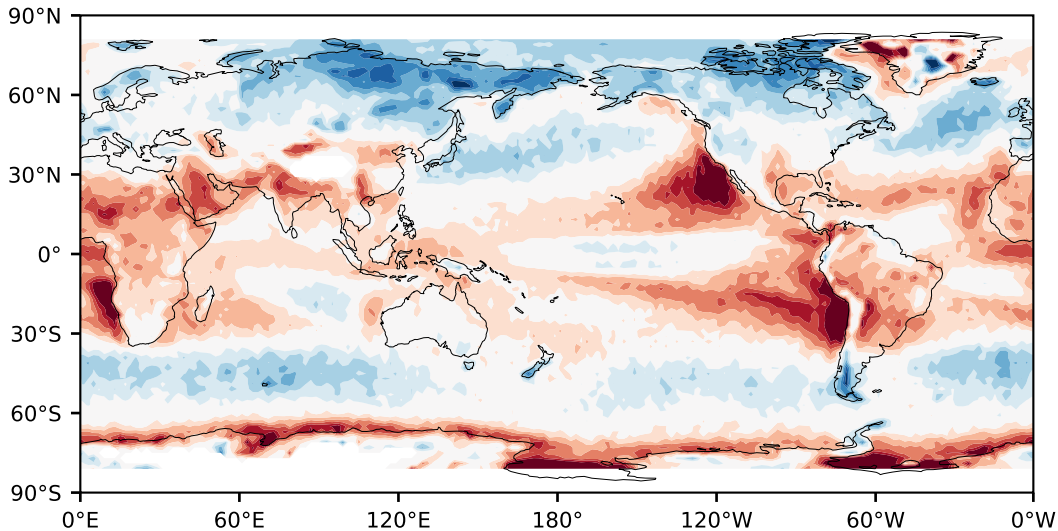

Model - Observations

Max 43.11
Mean -3.57
Min -68.57

RMSE 11.25
CORR 0.86