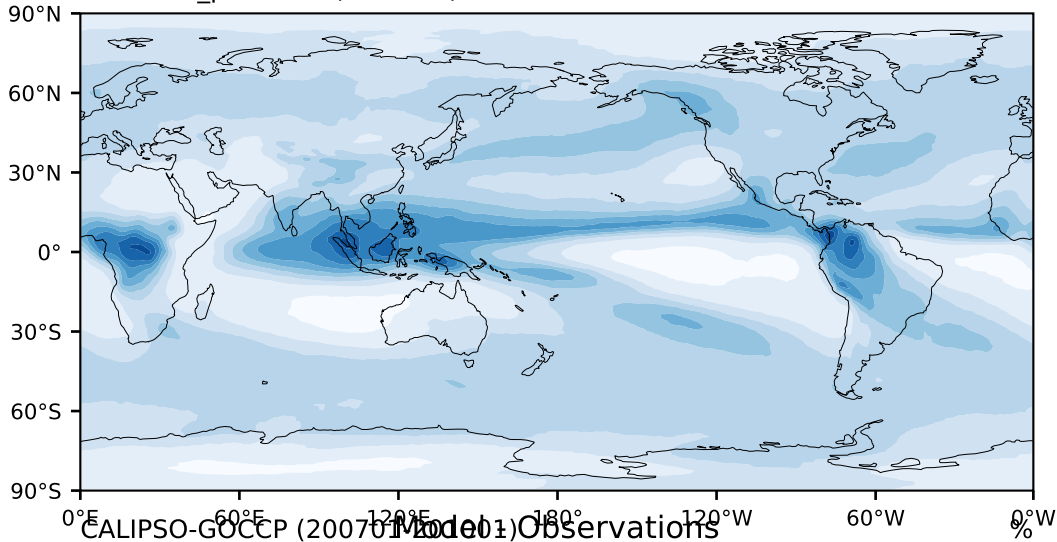

DECKv1b_piControl (141-160)

%

Max 90.28
Mean 27.39
Min 2.19

CALIPSO-GOCCP (2007-10) Model Observations