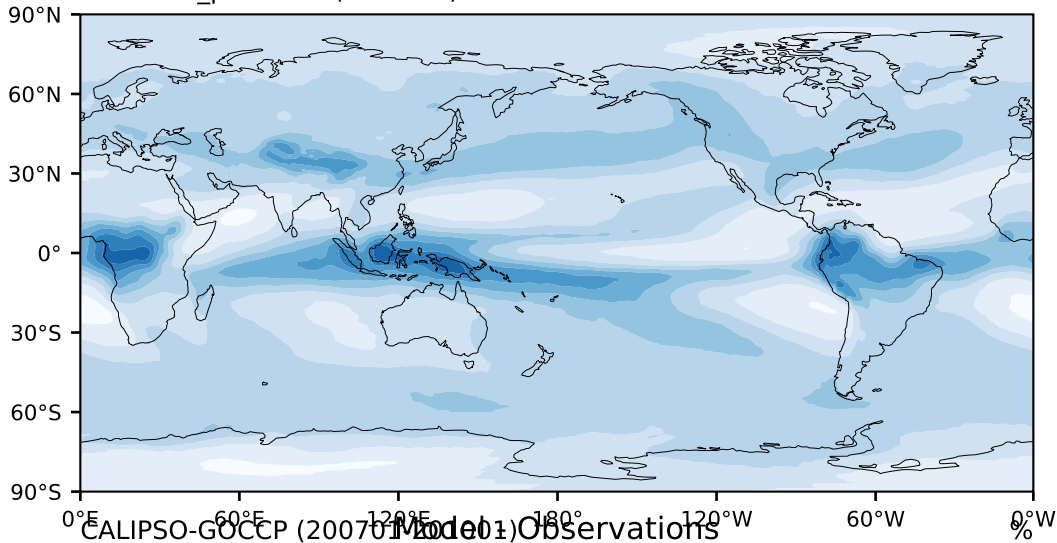

DECKv1b_piControl (141-160)

%

Max 84.96
Mean 28.99
Min 2.02

CALIPSO-GOCCP (2007-2010) Model Observations