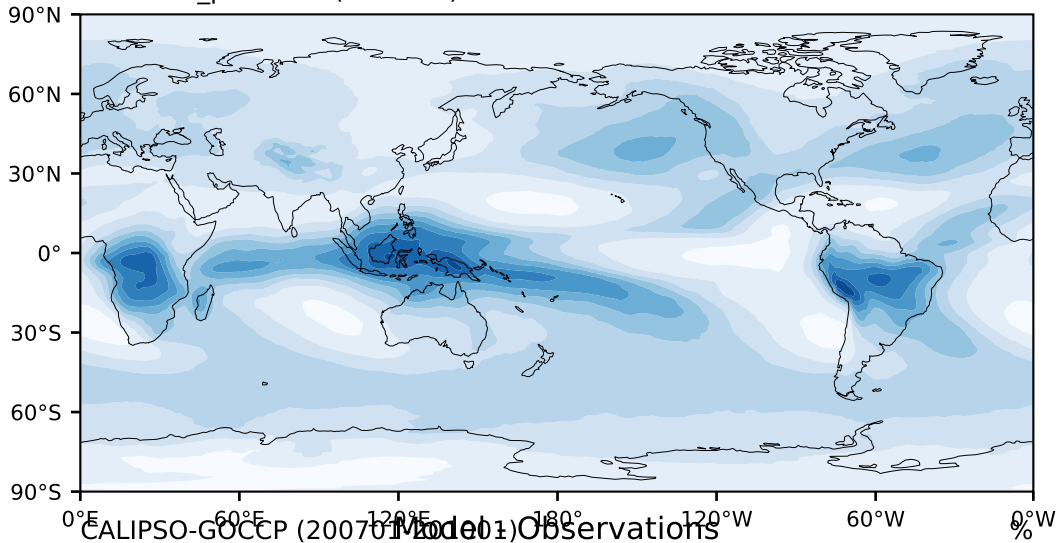

DECKv1b_piControl (141-160)

%

Max 92.02
Mean 26.33
Min 1.17

CALIPSO-GOCCP (2007-10) Model Observations