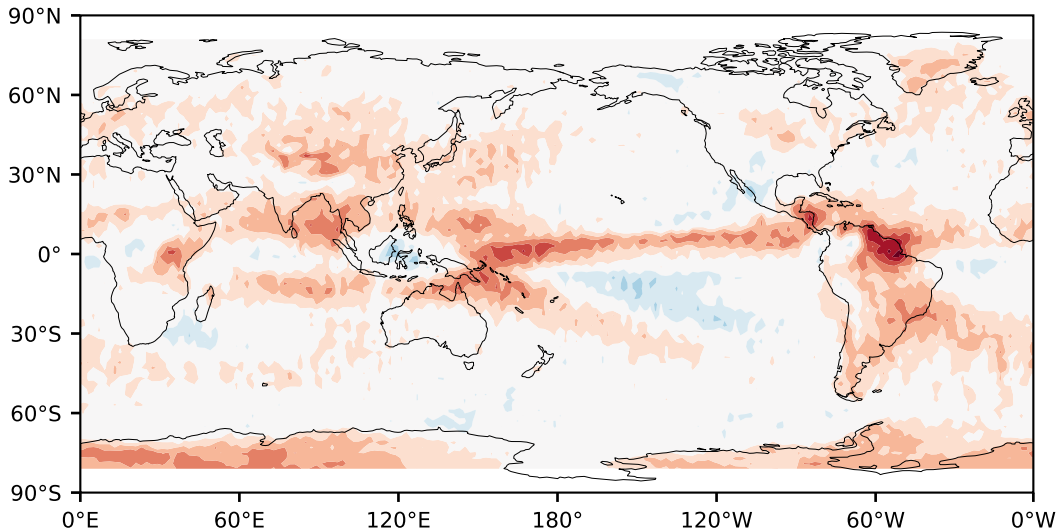

Model - Observations

Max 14.43
Mean -3.97
Min -31.06

RMSE 7.06
CORR 0.90