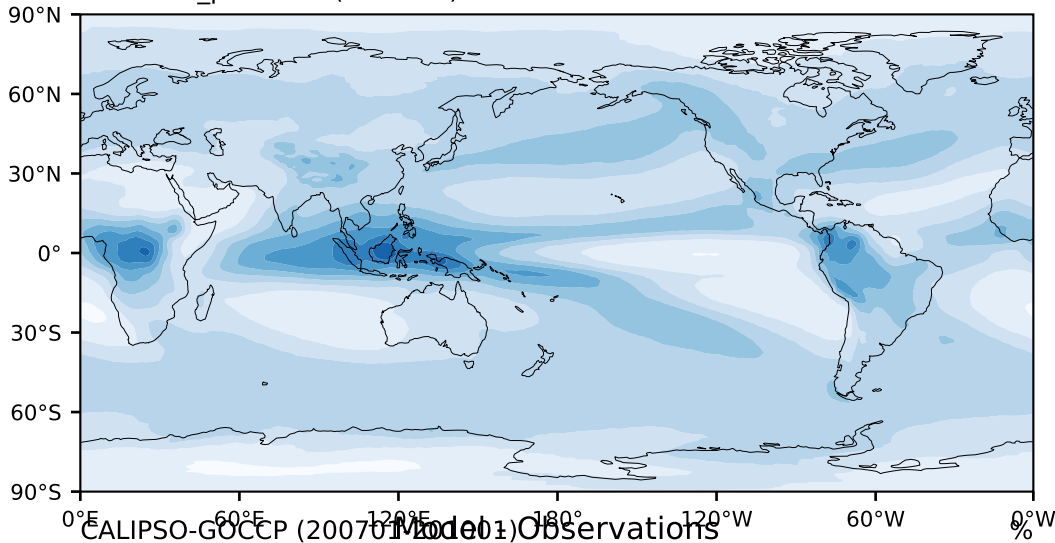

DECKv1b_piControl (141-160)

%

Max 81.67
Mean 27.92
Min 3.54

CALIPSO-GOCCP (2007-10) Model Observations