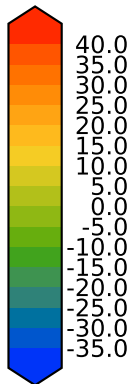

DECKv1b\_piControl (141-160)

DegC

Max 36.95  
Mean 18.86  
Min -11.27

CRU Global Monthly Mean Observations

120°W

60°W  
DegC