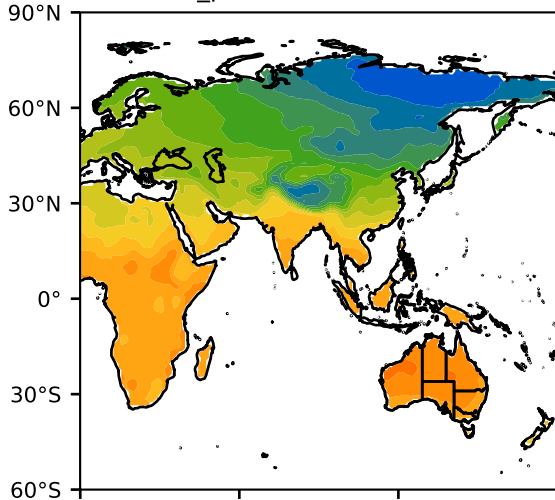

DECKv1b_piControl (141-160)

DegC

Max 31.54
Mean 4.82
Min -42.02

CRU Global Monthly Mean Observations

120°W

60°W
DegC