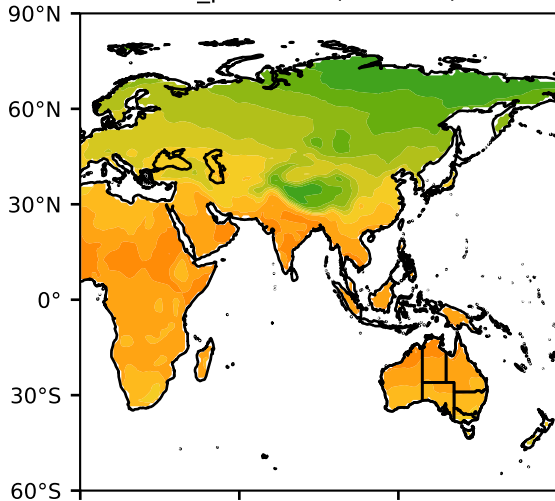

DECKv1b_piControl (141-160)

DegC

Max 30.08
Mean 12.23
Min -28.64

CRU Global Monthly Mean Observations

120°W

60°W
DegC