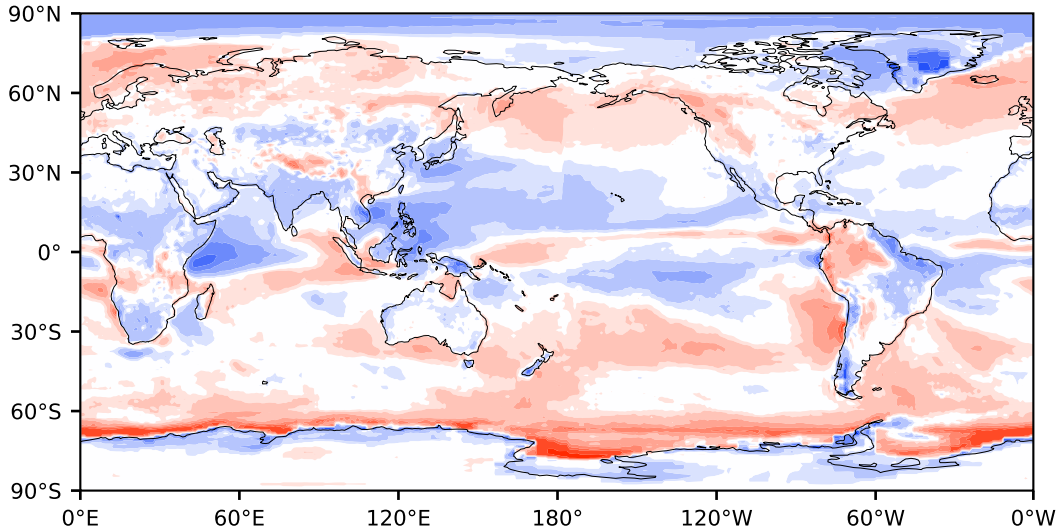

Model - Observations

Max 93.00
Mean -0.00
Min -122.10

RMSE 12.44
CORR 0.95