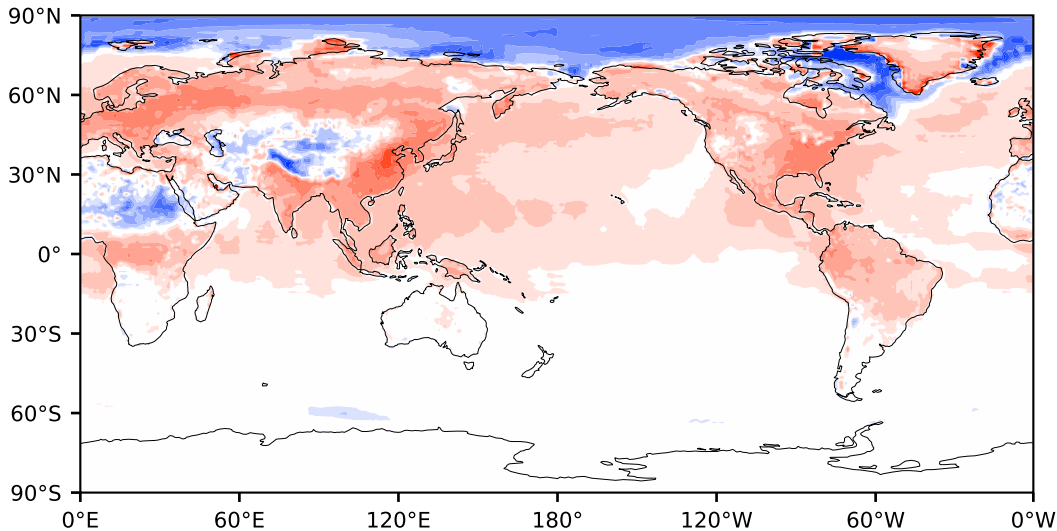

Model - Observations

Max 173.11
Mean 4.98
Min -129.81

RMSE 12.75
CORR 0.99