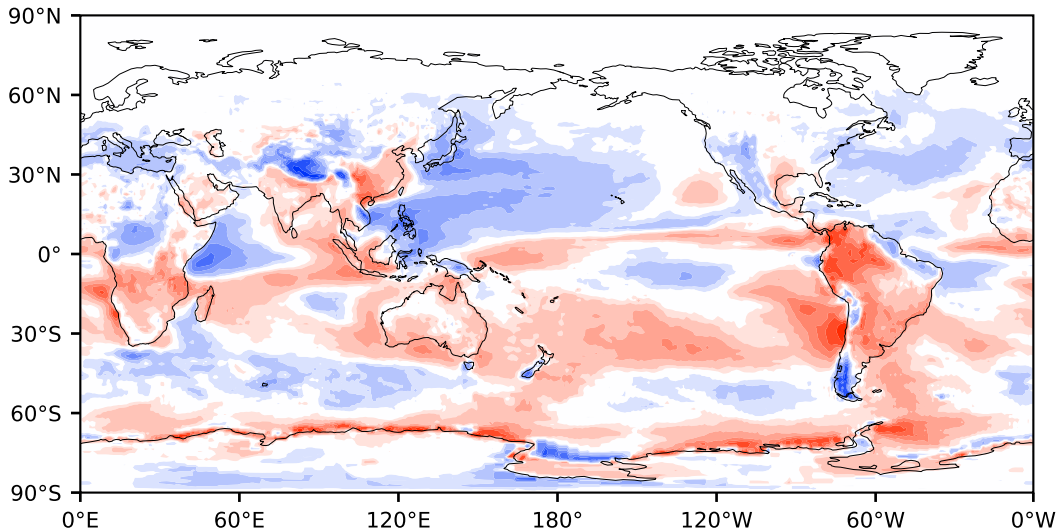

Model - Observations

Max 113.82
Mean 2.26
Min -97.51

RMSE 14.88
CORR 0.99