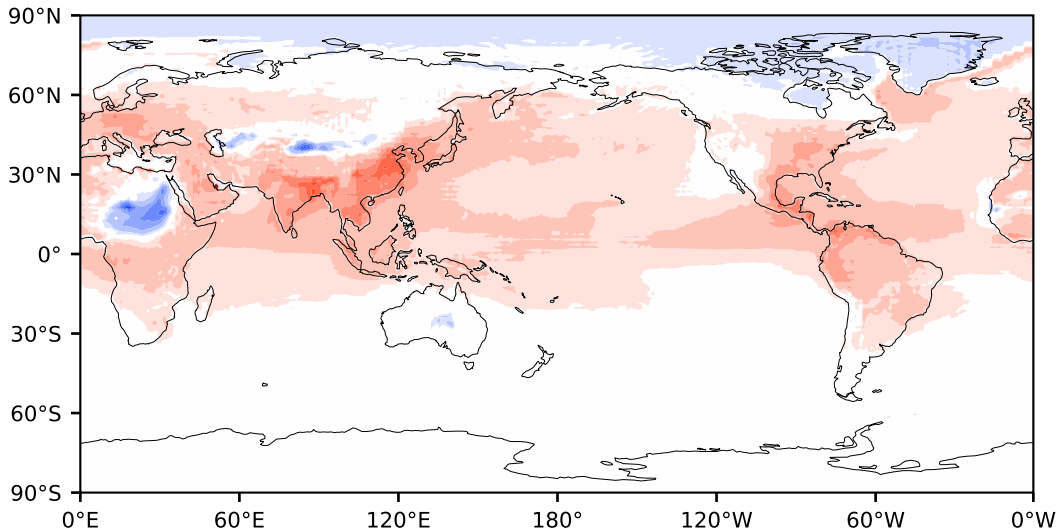

Model - Observations

Max 72.90
Mean 6.12
Min -63.64

RMSE 9.98
CORR 1.00