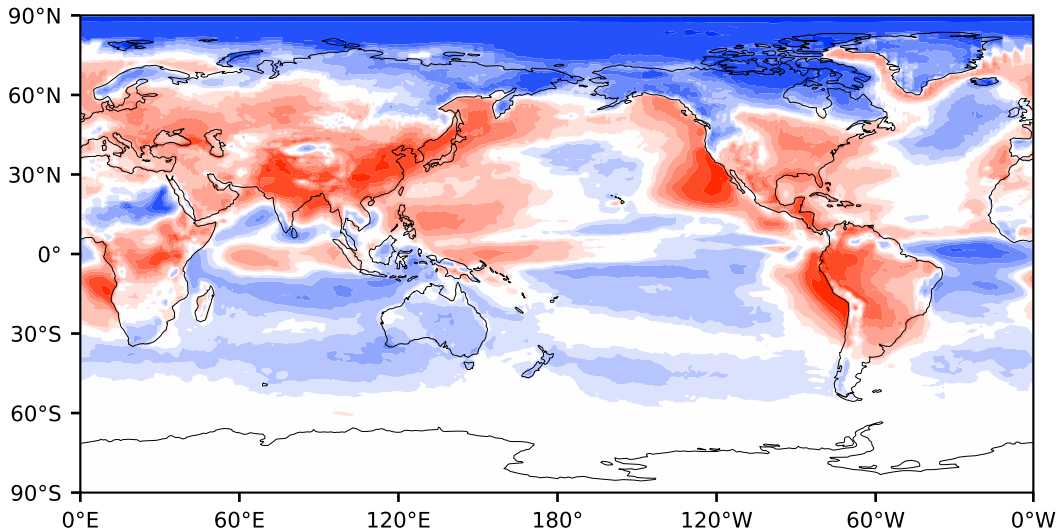

Model - Observations

Max 134.14
Mean 1.49
Min -108.64

RMSE 22.14
CORR 0.97