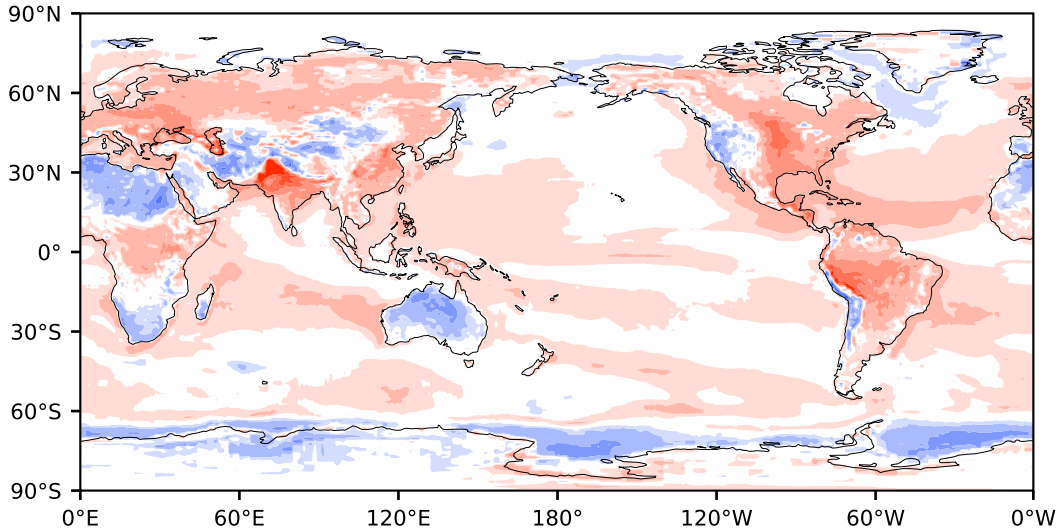

Model - Observations

Max 87.38
Mean 4.65
Min -79.01

RMSE 9.97
CORR 0.91