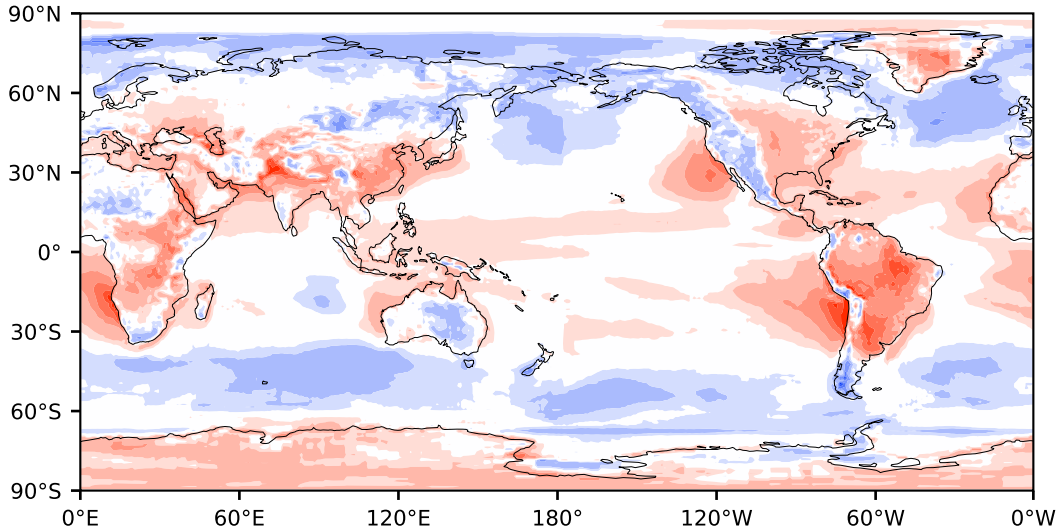

Model - Observations

Max 79.54
Mean 2.73
Min -53.19

RMSE 10.86
CORR 0.88