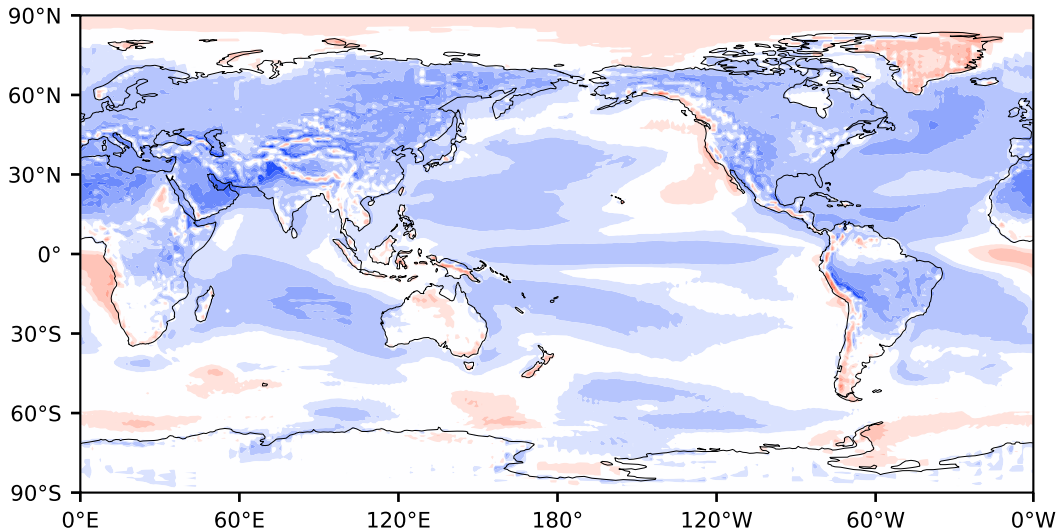

Model - Observations

Max 64.48
Mean -8.38
Min -100.47

RMSE 13.09
CORR 0.99