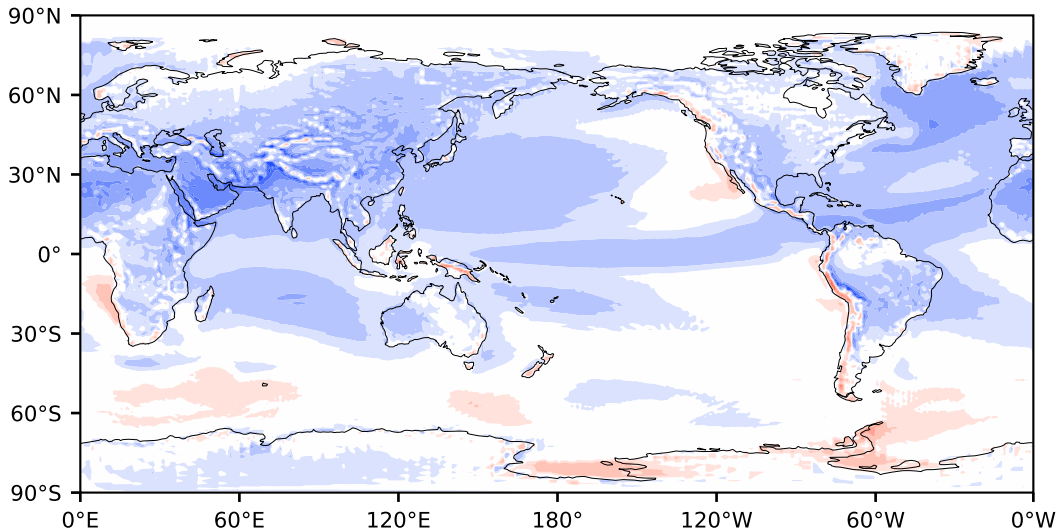

Model - Observations

Max 68.39
Mean -7.86
Min -89.54

RMSE 12.15
CORR 0.99