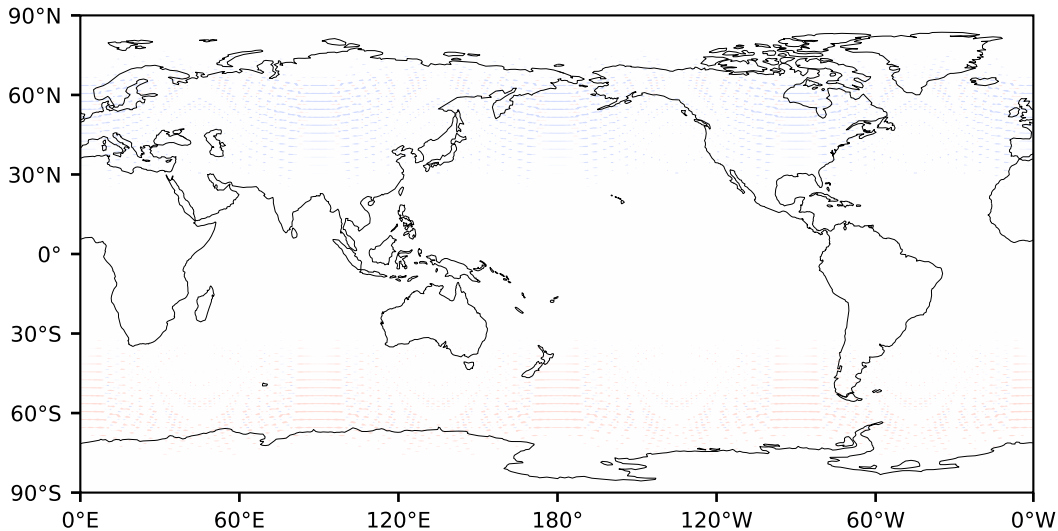

Model - Observations

Max 1.21
Mean -0.06
Min -1.30

RMSE 0.32
CORR 1.00