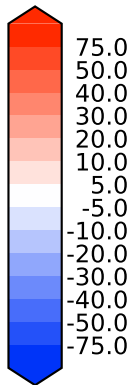

Model - Observations

Max 76.70
Mean -1.38
Min -96.53

RMSE 10.53
CORR 0.99