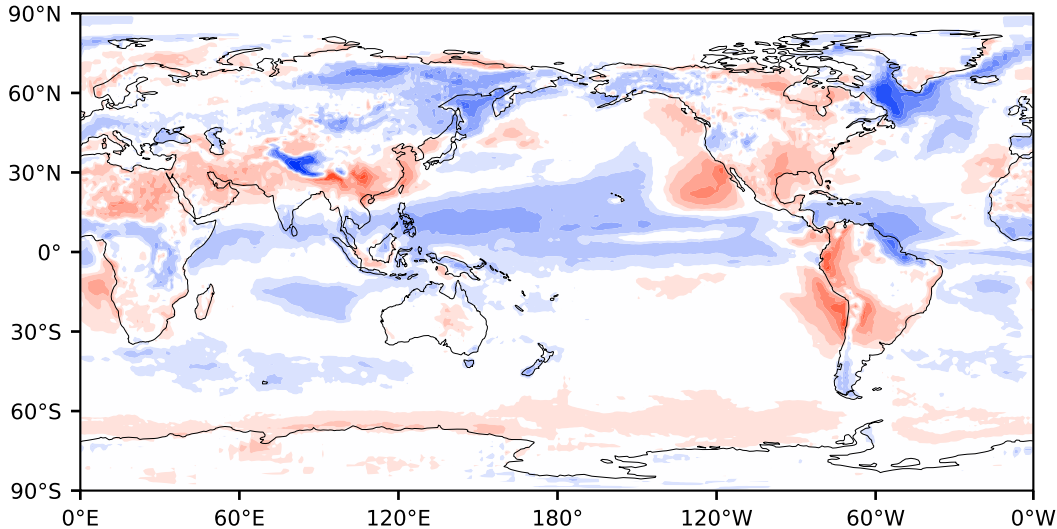

Model - Observations

Max 76.70
Mean -1.38
Min -96.53

RMSE 10.53
CORR 0.99