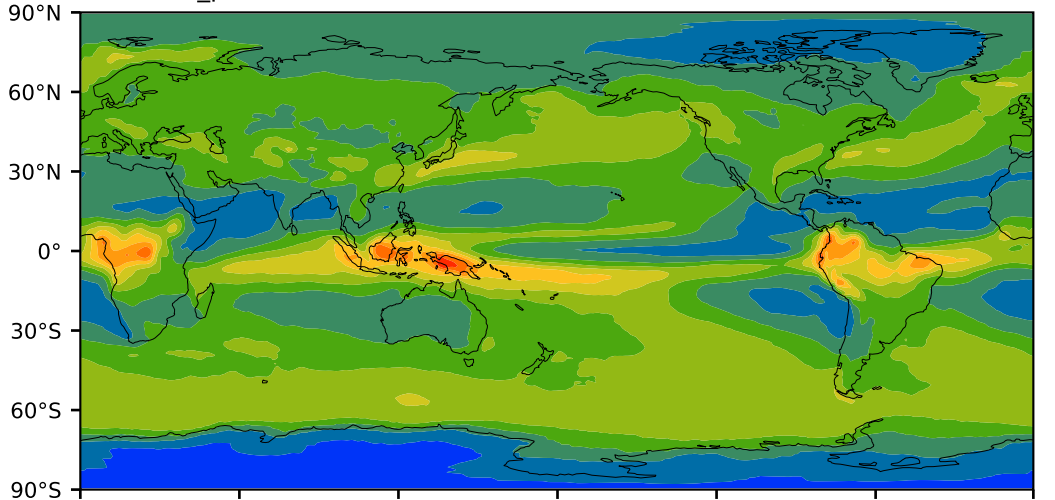

DECKv1b\_piControl (141-160)

W/m<sup>2</sup>

Max 91.19  
Mean 24.70  
Min -2.60

80.0  
70.0  
60.0  
50.0  
40.0  
30.0  
20.0  
10.0  
0.0