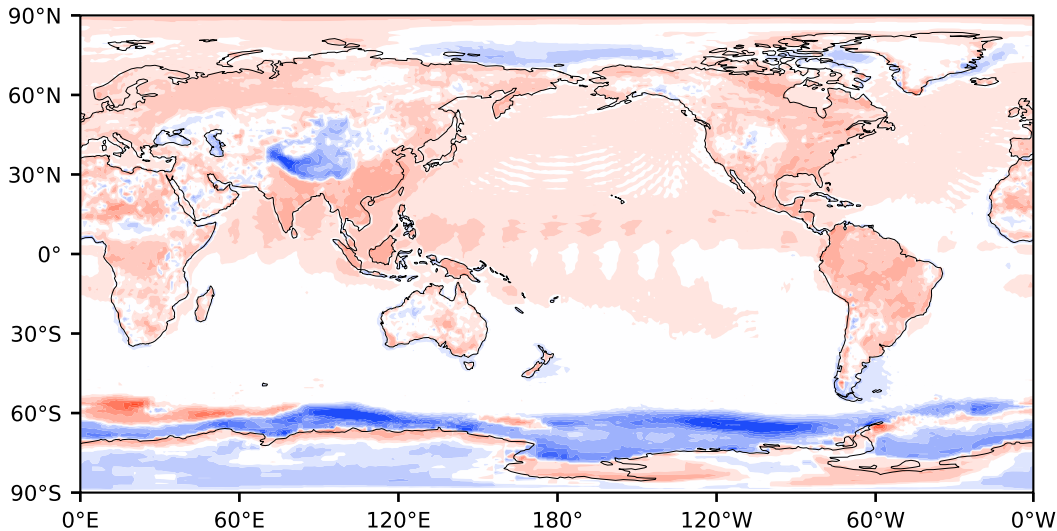

Model - Observations

Max 58.80
Mean 1.57
Min -79.24

RMSE 7.48
CORR 1.00