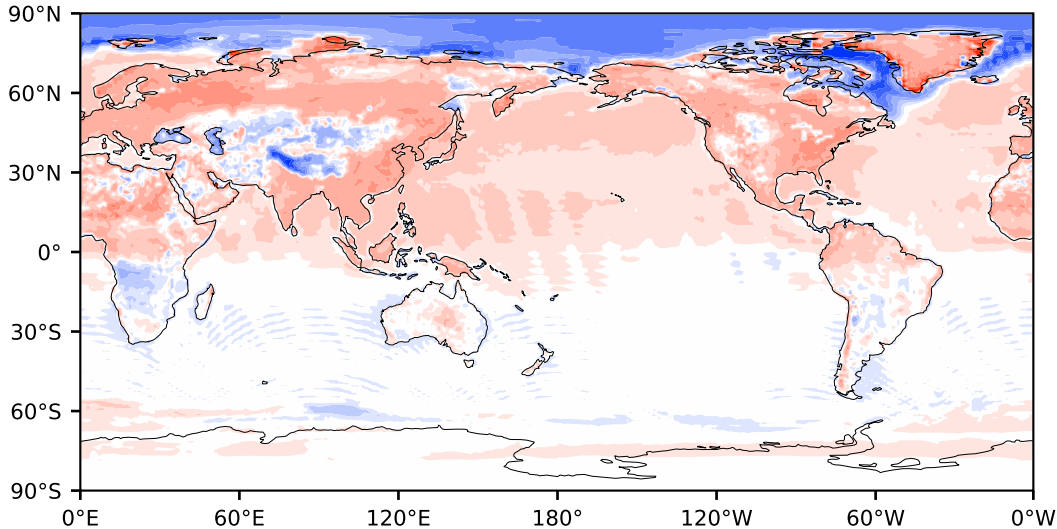

Model - Observations

Max 163.27
Mean 2.24
Min -121.70

RMSE 8.96
CORR 1.00